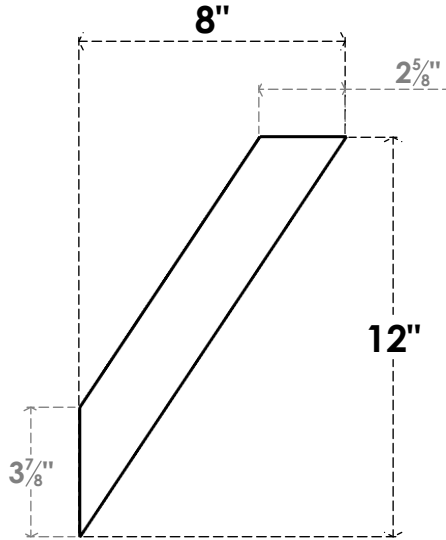

ITEM NUMBER: BRCPC060X08000X1200TRA

6"W X 8"D X 12"H TRADITIONAL ARCHITECTURAL GRADE PVC CLOSED KNEE BRACE

SIDE PROFILE

FRONT PROFILE

ISOMETRIC

EKENA MILLWORK
2300 WEST MAIN ST.
CLARKSVILLE, TX 75426
TOLL FREE: 866-607-0453
WWW.EKENAMILLWORK.COM