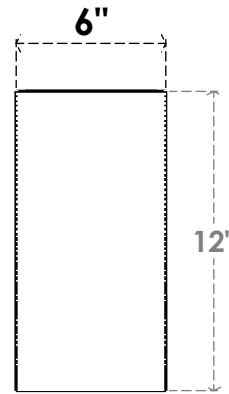

ITEM NUMBER: BRCPC060X08000X1200TRA

6"W X 8"D X 12"H TRADITIONAL ARCHITECTURAL GRADE PVC CLOSED KNEE BRACE

SIDE PROFILE

FRONT PROFILE

ISOMETRIC

EKENA MILLWORK
2300 WEST MAIN ST.
CLARKSVILLE, TX 75426
TOLL FREE: 866-607-0453
WWW.EKENAMILLWORK.COM